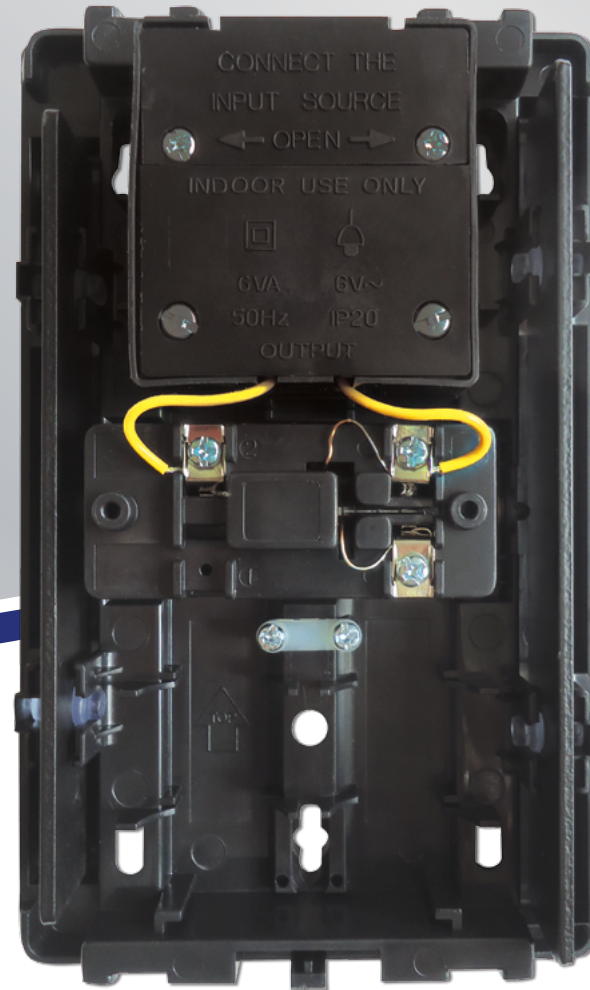

Back

Inside Door Chime

**Eterna**<sup>®</sup>  
Everyday Lighting For Professionals

**DOOR CHIME WITH BUILT-IN TRANSFORMER**

This product is designed for domestic installation up to 15m range

- Integral transformer: neater, faster installation
- ABS construction • Modern design